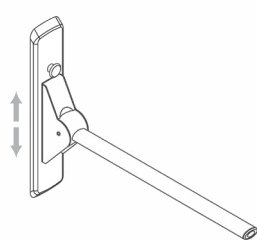

ROPOX TOILET SUPPORT ARMS

Height adjustment: 12 cm
 Max. user weight: Tested acc. to DS/ISO 17966:2016
 (see max. user weight below)

VARIANT/MODEL

WAVE - 90 CM		
		
190 kg Item no.: 40-40115	390 kg Item no.: 40-40125	385 kg Item no.: 40-40145

WAVE - 76 CM

255 kg Item no.: 40-40151

STRAIGHT - 90 CM		
		
190 kg Item no.: 40-40110	390 kg Item no.: 40-40120	385 kg Item no.: 40-40140

STRAIGHT - 76 CM

285 kg/385 kg Item no.: 40-40150/40-40152

ACCESSORIES

Height adjustment
 (adjusted with tool)
 Item no.: 40-40906

Height adjustment
 (adjusted without tool)
 Item no.: 40-40907

Toilet roll holder
 Item no.: 40-40910

Standing/Sitting attachment
 Item no.: 40-40925