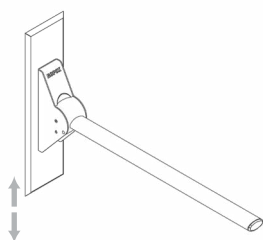

WAVE - 76 CM

255 kg Item no.: 40-40151

STRAIGHT - 90 CM		
		
190 kg Item no.: 40-40110	390 kg Item no.: 40-40120	385 kg Item no.: 40-40140

STRAIGHT - 76 CM

285 kg/385 kg Item no.: 40-40150/40-40152

ACCESSORIES

Height adjustment
 (adjusted with tool)
 Item no.: 40-40906

Height adjustment
 (adjusted without tool)
 Item no.: 40-40907

Toilet roll holder
 Item no.: 40-40910

Standing/Sitting attachment
 Item no.: 40-40925